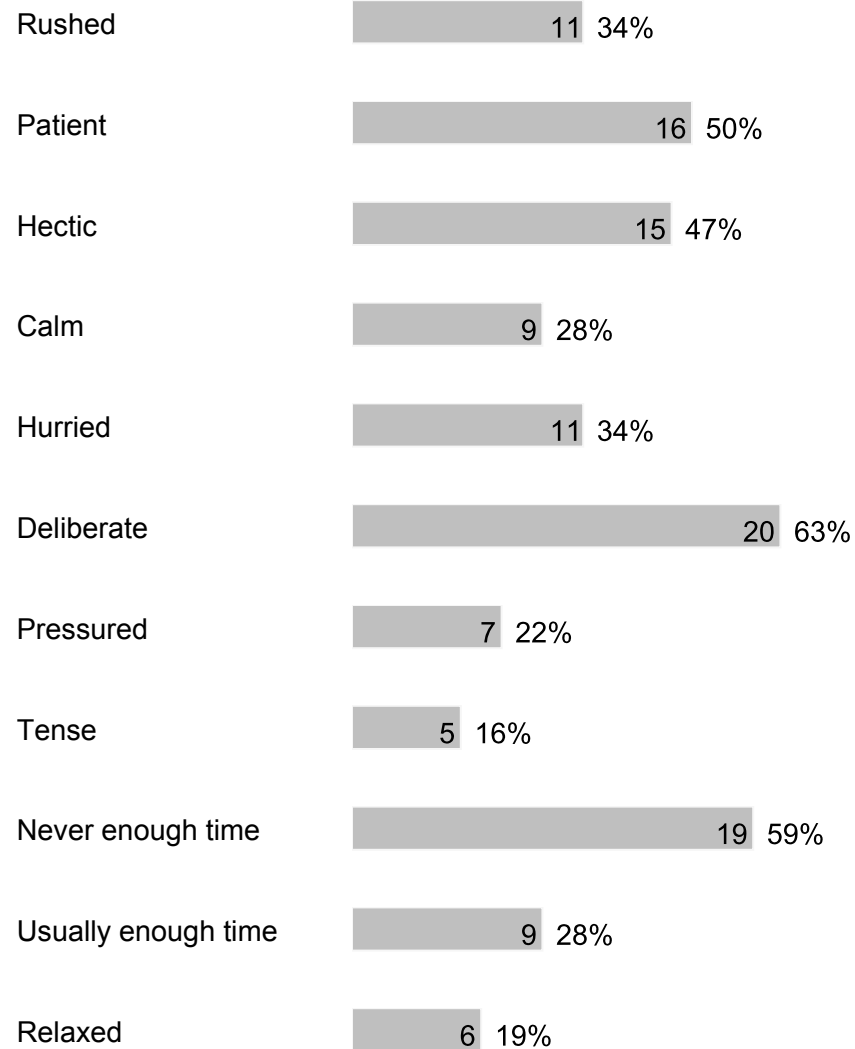

You will be working on... 4 13%

You are learning... 10 31%

Explain it. 22 69%

Repeat it. 4 13%

You could do it this way. 7 22%

You got it right! 15 47%

You took the right approach. 3 9%

I am interested in your answer. 10 31%

I am interested in your thinking. 14 44%

32 respondents

3. Which four of the following words or phrases best describe how you feel, in general, when trying to complete your responsibilities while at work?